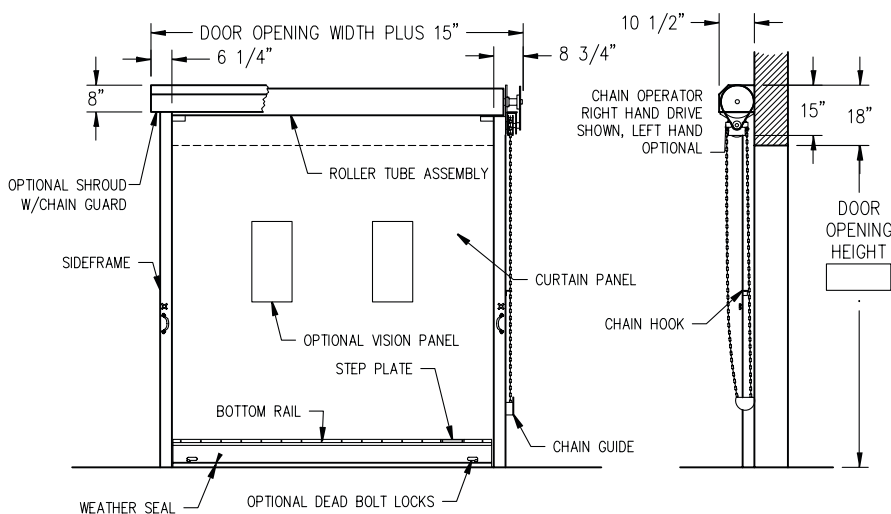

Bottom rail

Extruded aluminum bottom rail with weather seal on bottom edge. Breaks away when impacted.

Side frames

Constructed of 3-1/2" x 3/16" structural steel angle and 1-15/16" x 3/16" steel pipe with 3/16" steel covers.

Curtain fabric

- 60 mil DuraMax standard
- 100 mil DuraMax optional

Curtain retention

Durable retention clips release from side frame on impact for easy, no cost repair. Provides multi-directional wind resistance.

Roller tube

6" diameter high strength steel roller tube assembly, with integral counterbalance, mounted on top of side frames.

Opening/Closing

Manually operated up and down by chain hoist. Operator ready is available as an option. Operator ready will include extended 1-1/4" diameter shaft with 1/4" keyway and sprockets. Operator supplied by others.

Optional features

- Stainless steel components
- Lock down bottom rail for increased safety
- Roll shroud
- Vision panels
  - 12" x 24" non-removable clear visions
  - 12" x 24" interchangeable visions (includes sewn in screen)
- Operator ready option. Operator supplied by others
- 100 mil DuraMax curtain. Available colors are blue, orange, green and gray

Safety features

Counter balance system prevents uncontrolled closing when door is disconnected from operator.

Warranty

Limited 1-year parts and labor. Rite-Hite Doors also offers an exclusive 1-year customer satisfaction moneyback guarantee.

Manual 8010 Dok-Dor