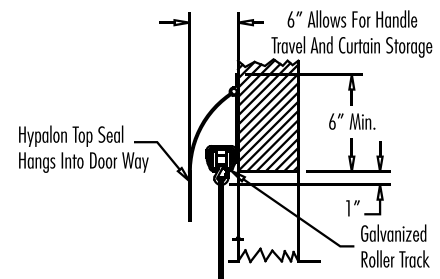

Size

Minimum: 8' w x 8' h (2440 mm x 2440 mm)
Maximum: 20' w x 18' h (6096 mm x 5490 mm)

Temperature range

-20°F to 140°F

Curtain material

- Heavy-duty vinyl coated mesh
- 17 x 11 weave, .025" thread diameter
- Available colors are safety yellow, red, blue and gray
- Optional 10 x 10 weave, .028" thread diameter, black

Curtain reinforcement

Tensile straps are sewn into the top, middle, and bottom of the curtain to limit stretch of screen mesh and increase the strength of the curtain.

Track and trolleys

Galvanized steel track and mounting hardware is standard. Trolleys have 1" steel wheels and are spaced every 12".

Seals

Water resistant Hypalon® seals at the top and bottom. Nose seal further protects opening.

Curtain storage

Protective storage sleeve helps keep curtain out of the way when not in use. Storage sleeve is 6' high and utilizes touch and hold for ease of adjustment.

Safety features

Door opens horizontally. Is a visual barrier at the opening, instead of an open doorway. Door latches in the closed position.

Warranty

Limited 1-year parts and labor. Rite-Hite Doors also offers an exclusive 1-year customer satisfaction money back guarantee.

Standard 5600 Sliding BugShield Screen Door

Detail View DIM "A"

Door Opening Width	DIM "A"
< 10' - 0"	24"
> 10' - 0" to 15' - 0"	30"
> 15' - 0" to 20' - 0"	36"
> 20' - 0" to 25' - 0"	42"

Rite-Hite Corporation

8900 North Arbon Drive Milwaukee, WI 53223 USA (414) 355-2600 (800) 456-0600 FAX: (414) 355-9248
Mailing Address: Rite-Hite Corporation P.O. Box 245020 Milwaukee, WI 53224 USA

www.ritehite.com