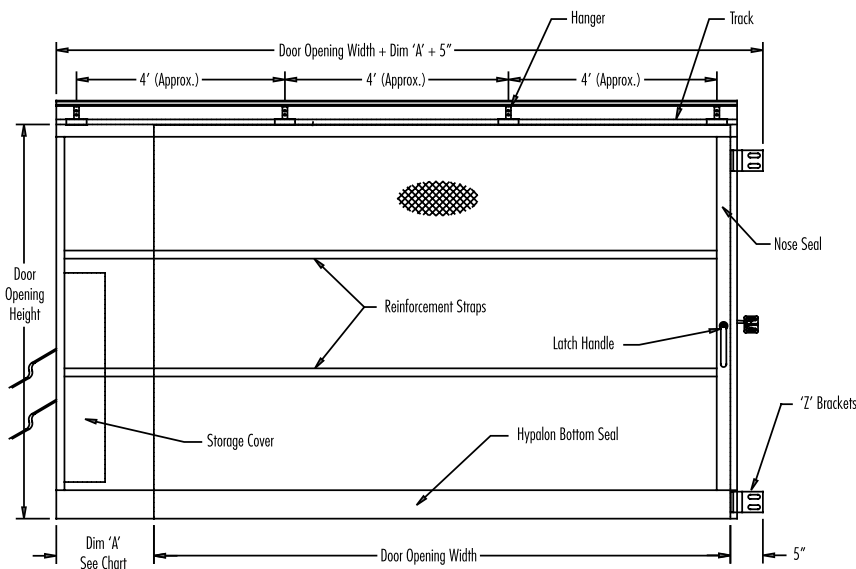

Size

Minimum: 8' w x 8' h (2440 mm x 2440 mm)
Maximum: 20' w x 18' h (6096 mm x 5490 mm)

Temperature range

-20°F to 140°F

Curtain material

- Heavy-duty vinyl coated mesh
- 17 x 11 weave, .025" thread diameter
- Available colors are safety yellow, red, blue and gray
- Optional 10 x 10 weave, .028" thread diameter, black

Curtain reinforcement

Tensile straps are sewn into the top, middle, and bottom of the curtain to limit stretch of screen mesh and increase the strength of the curtain.

Track and trolleys

Galvanized steel track and mounting hardware is standard. Trolleys have 1" steel wheels and are spaced every 12".

Seals

Water resistant Hypalon® seals at the top and bottom. Nose seal further protects opening.

Curtain storage

Protective storage sleeve helps keep curtain out of the way when not in use. Storage sleeve is 6' high and utilizes touch and hold for ease of adjustment.

Safety features

Door opens horizontally. Is a visual barrier at the opening, instead of an open doorway. Door latches in the closed position.

Warranty

Limited 1-year parts and labor. Rite-Hite Doors also offers an exclusive 1-year customer satisfaction money back guarantee.

Standard 5600 Sliding BugShield Screen Door

Detail View DIM "A"

Door Opening Width	DIM "A"
< 10' - 0"	24"
> 10' - 0" to 15' - 0"	30"
> 15' - 0" to 20' - 0"	36"
> 20' - 0" to 25' - 0"	42"

Rite-Hite Corporation

8900 North Arbon Drive Milwaukee, WI 53223 USA (414) 355-2600 (800) 456-0600 FAX: (414) 355-9248
Mailing Address: Rite-Hite Corporation P.O. Box 245020 Milwaukee, WI 53224 USA

www.ritehite.com